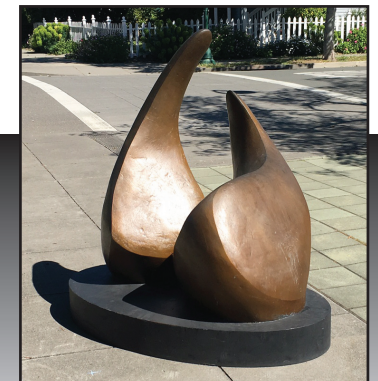

Bryan Tedrick
"Acrobat"
Sponsor: Erickson Fine Art Gallery

mc Carolyn
"The Big Red Candy Apple"
Sponsor: The Artist

Carlos Zamora
"Meet You on the Corner"
Sponsor: Bob Scott & Tim McDonald

Joe Bologna
"One-Eye Jack"
Sponsor: Chris Andersen, State Farm Ins.